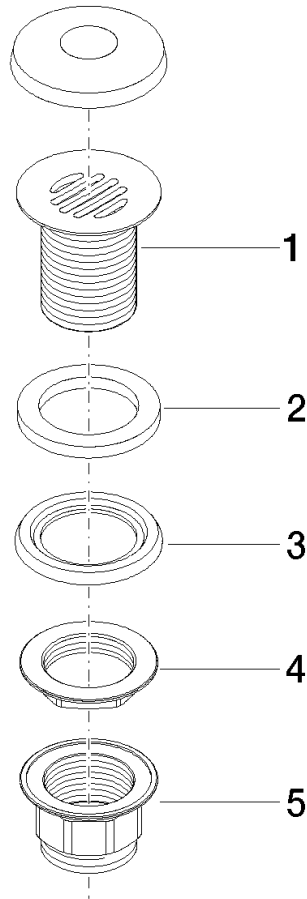

Grated waste 1 1/4" - Champagne (22kt Gold)

IMO

10 110 970

Only suitable for sinks without an overflow.

Only suitable for sinks without an overflow.

Fits: IMO, LULU, MADISON, MEM, TARA,
CL.1, LISSÉ, VAIA, META, CYO

	Champagne (22kt Gold)	10 110 970-47
	Chrome	10 110 970-00
	Brushed Platinum	10 110 970-06
	Platinum	10 110 970-08
	Durabrand (23kt Gold)	10 110 970-09
	Dark Chrome	10 110 970-19
	Light Gold	10 110 970-26
	Brushed Light Gold	10 110 970-27
	Brushed Durabrand (23kt Gold)	10 110 970-28
	Matte Black	10 110 970-33
	Brushed Bronze	10 110 970-42
	Brushed Champagne (22kt Gold)	10 110 970-46
	Brushed Chrome	10 110 970-93
	Brushed Dark Platinum	10 110 970-99

Required miscellaneous

Washer NBR 70 39,0 x 29,0 x 2,0 mm - 09 14 05 016 90

Required miscellaneous

Pipe Ø 32 x 0,75 x 110 mm - Champagne (22kt Gold) 09 28 23 005-47

10 110 970

10 110 970

Spare parts list

No.	Item Number	Name	Quantity used	Delivery time
1	09 11 01 025-47	cup	1	30
2	09 14 05 039 90	seal	1	2
3	09 14 03 025 90	seal	1	2
4	09 23 10 017 90	nut	1	2
5	09 23 10 020-47	nut	1	30