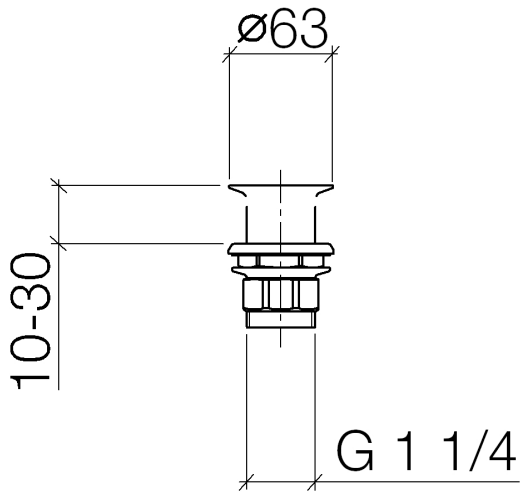

Required miscellaneous

Washer NBR 70 39,0 x 29,0 x 2,0 mm - 09 14 05 016 90

Required miscellaneous

Pipe Ø 32 x 0,75 x 110 mm - Champagne (22kt Gold) 09 28 23 005-47

10 110 970

10 110 970

Spare parts list

No.	Item Number	Name	Quantity used	Delivery time
1	09 11 01 025-47	cup	1	30
2	09 14 05 039 90	seal	1	2
3	09 14 03 025 90	seal	1	2
4	09 23 10 017 90	nut	1	2
5	09 23 10 020-47	nut	1	30